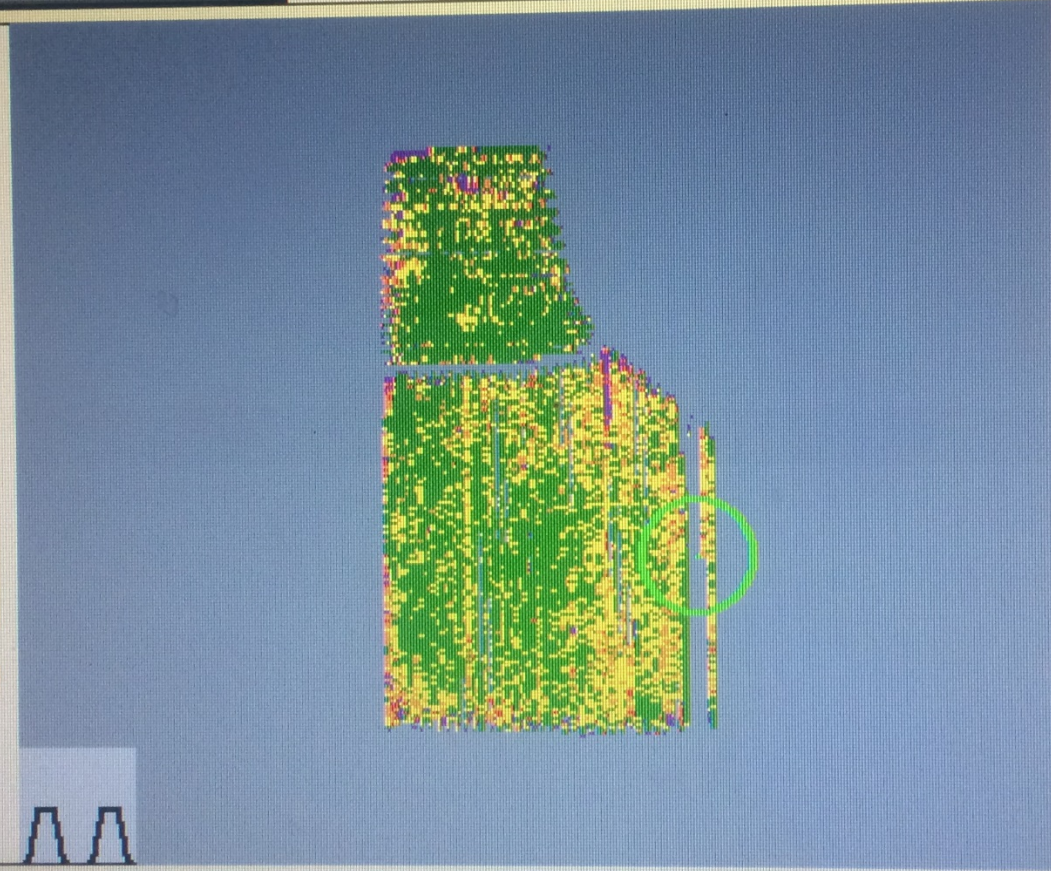

# Incorporating Cover Crops in East MS

Presented By Jack Huerkamp

Client Huerkamp

Field henry

Farm Jack

0.0 123  
inst. lint  
(lb/ac)

2033.8 123  
avg. lint  
(lb/ac)

279.1 1 2 3  
lint  
(bales)

10.90  
avg.  
(ac/h)

65.88  
(ac)

Yield

lb/ac

Recording Status

Configure

7:43pm

Implement Width: 6 (rows)

## Jack Huerkamp Burdown and Yield

Date of Application	29-Mar	21-Mar	29-Mar	13-Apr	25-Apr	29-Mar
Yields	1268	1356	1417	1296	1432	1488