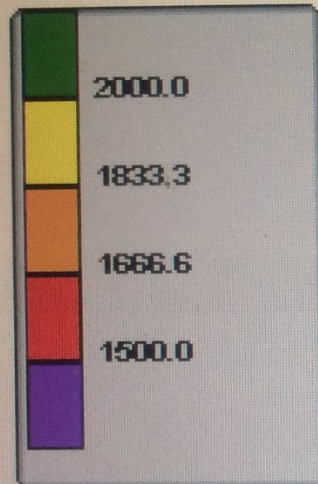

# Incorporating Cover Crops in East MS

Presented By Jack Huerkamp

Client Huerkamp

Field henry

Farm Jack

0.0 123  
inst. lint  
(lb/ac)

2033.8 123  
avg. lint  
(lb/ac)

279.1 1 2 3  
lint  
(bales)

10.90  
avg.  
(ac/h)

65.88  
(ac)

Yield

lb/ac

Recording Status

Configure

7:43pm

Implement Width: 6 (rows)

## Jack Huerkamp Burdown and Yield

Date of Application	29-Mar	21-Mar	29-Mar	13-Apr	25-Apr	29-Mar
Yields	1268	1356	1417	1296	1432	1488