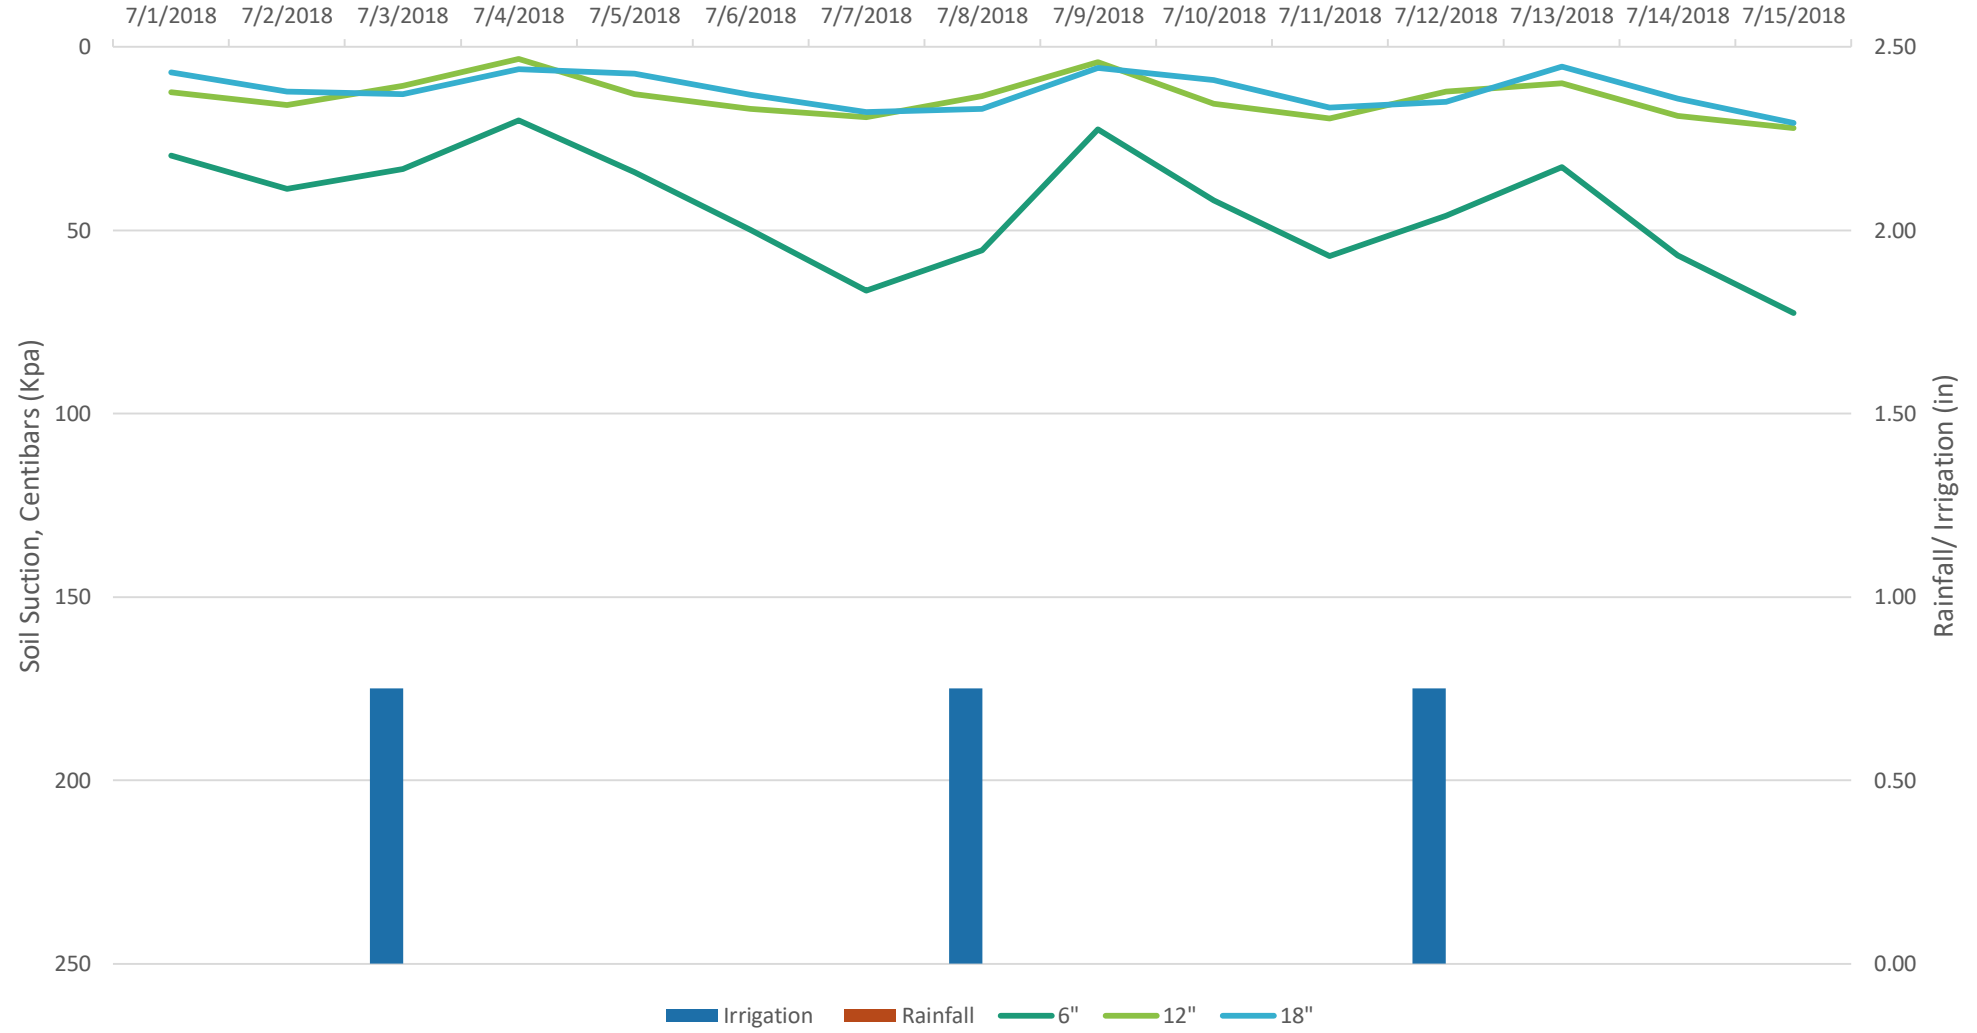

2018 St. Francis Termination - Anthesis