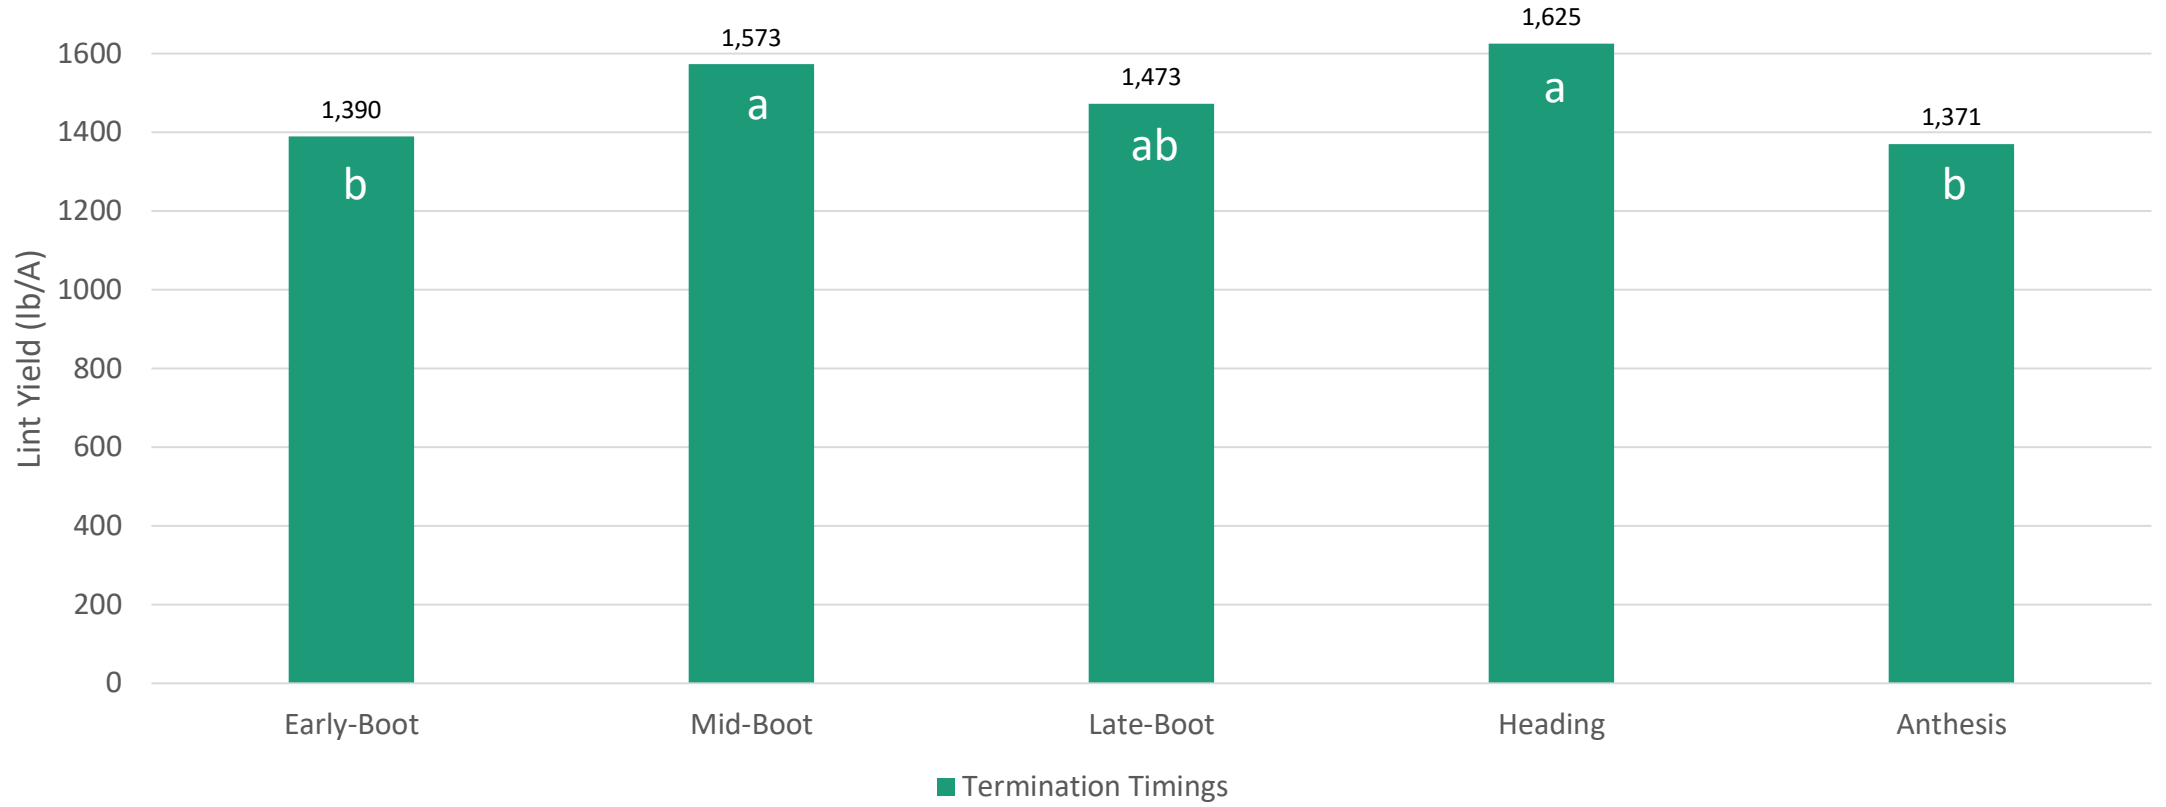

Termination Timing Lint Yield