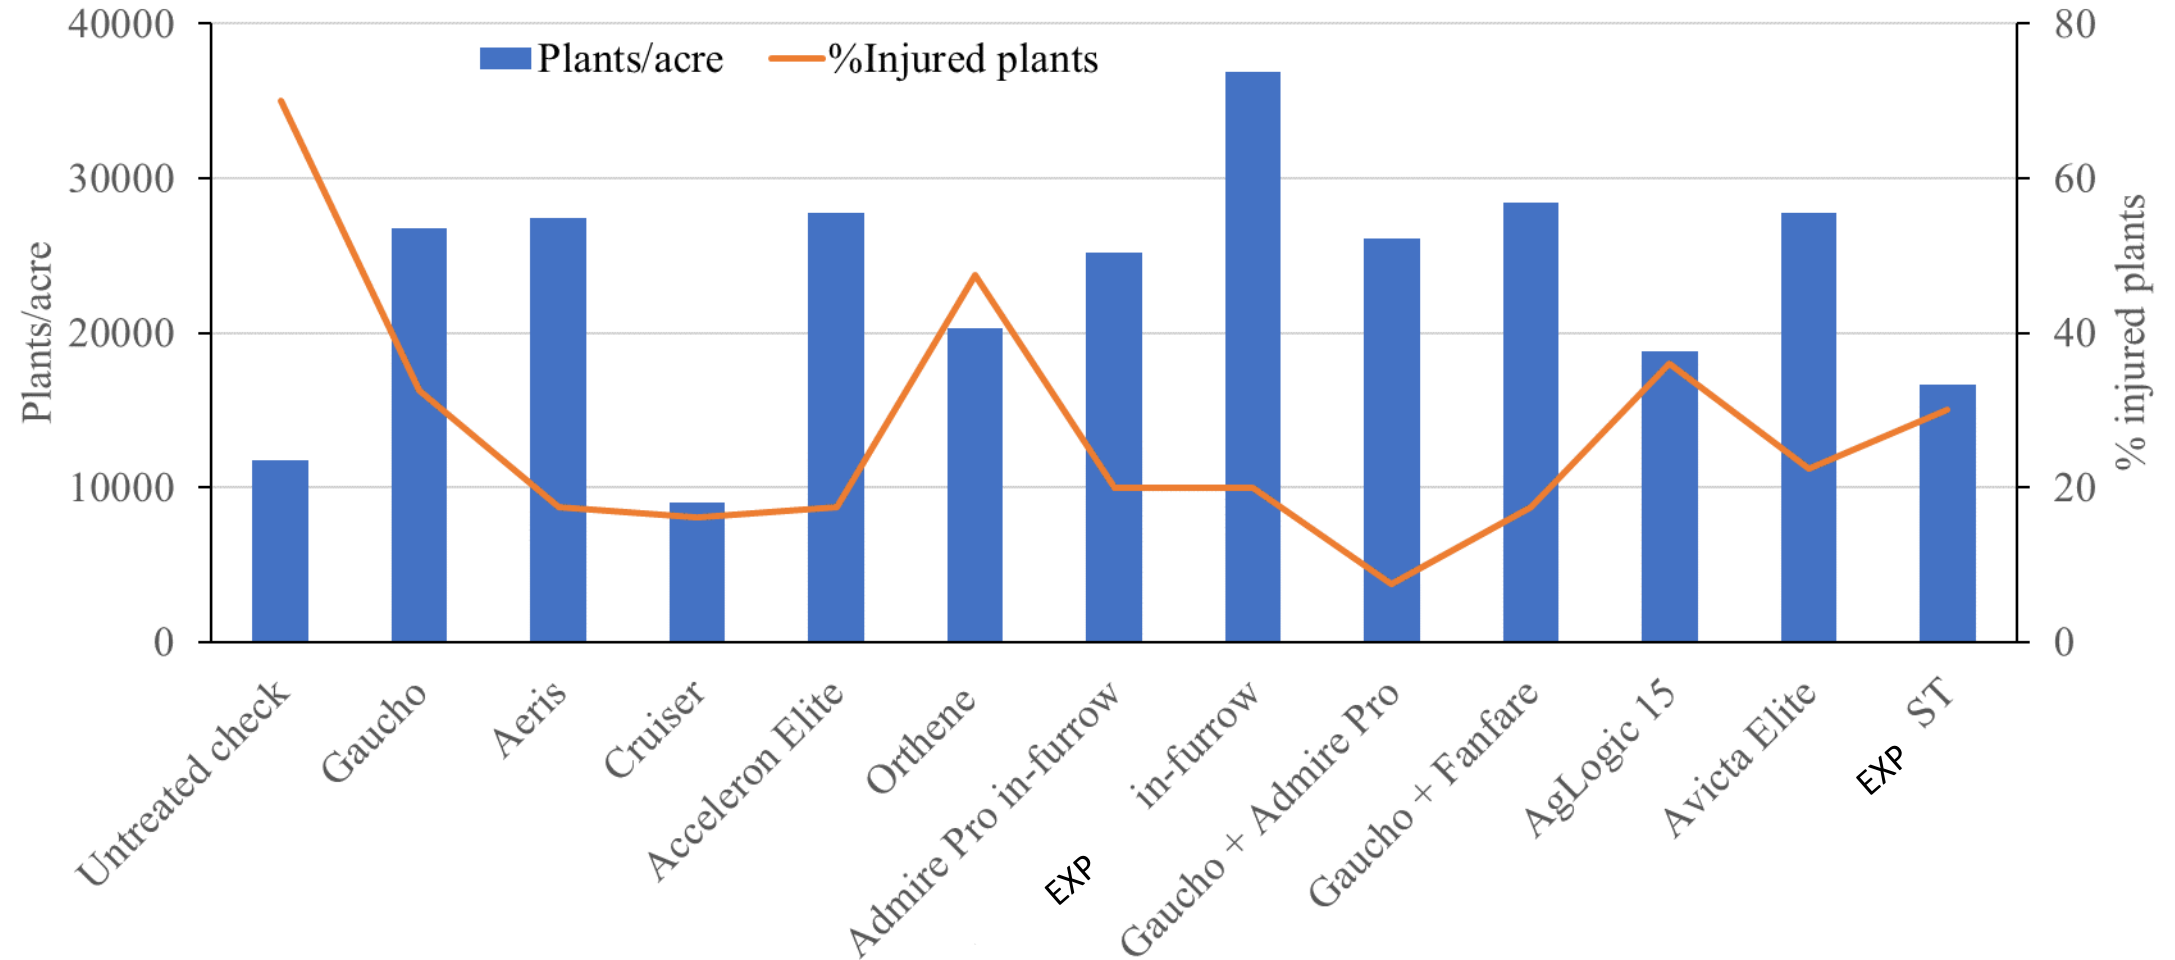

# REVIEW 2020

- Major insect pest challenges
  - Cotton
- Light worm pressure
- Other IPM issues (weeds, diseases)

# WIREWORMS

---

# Impact of At-plant Treatments on Plant Stand

P= 0.0043 (plant stand); 0.0004 (%injured)